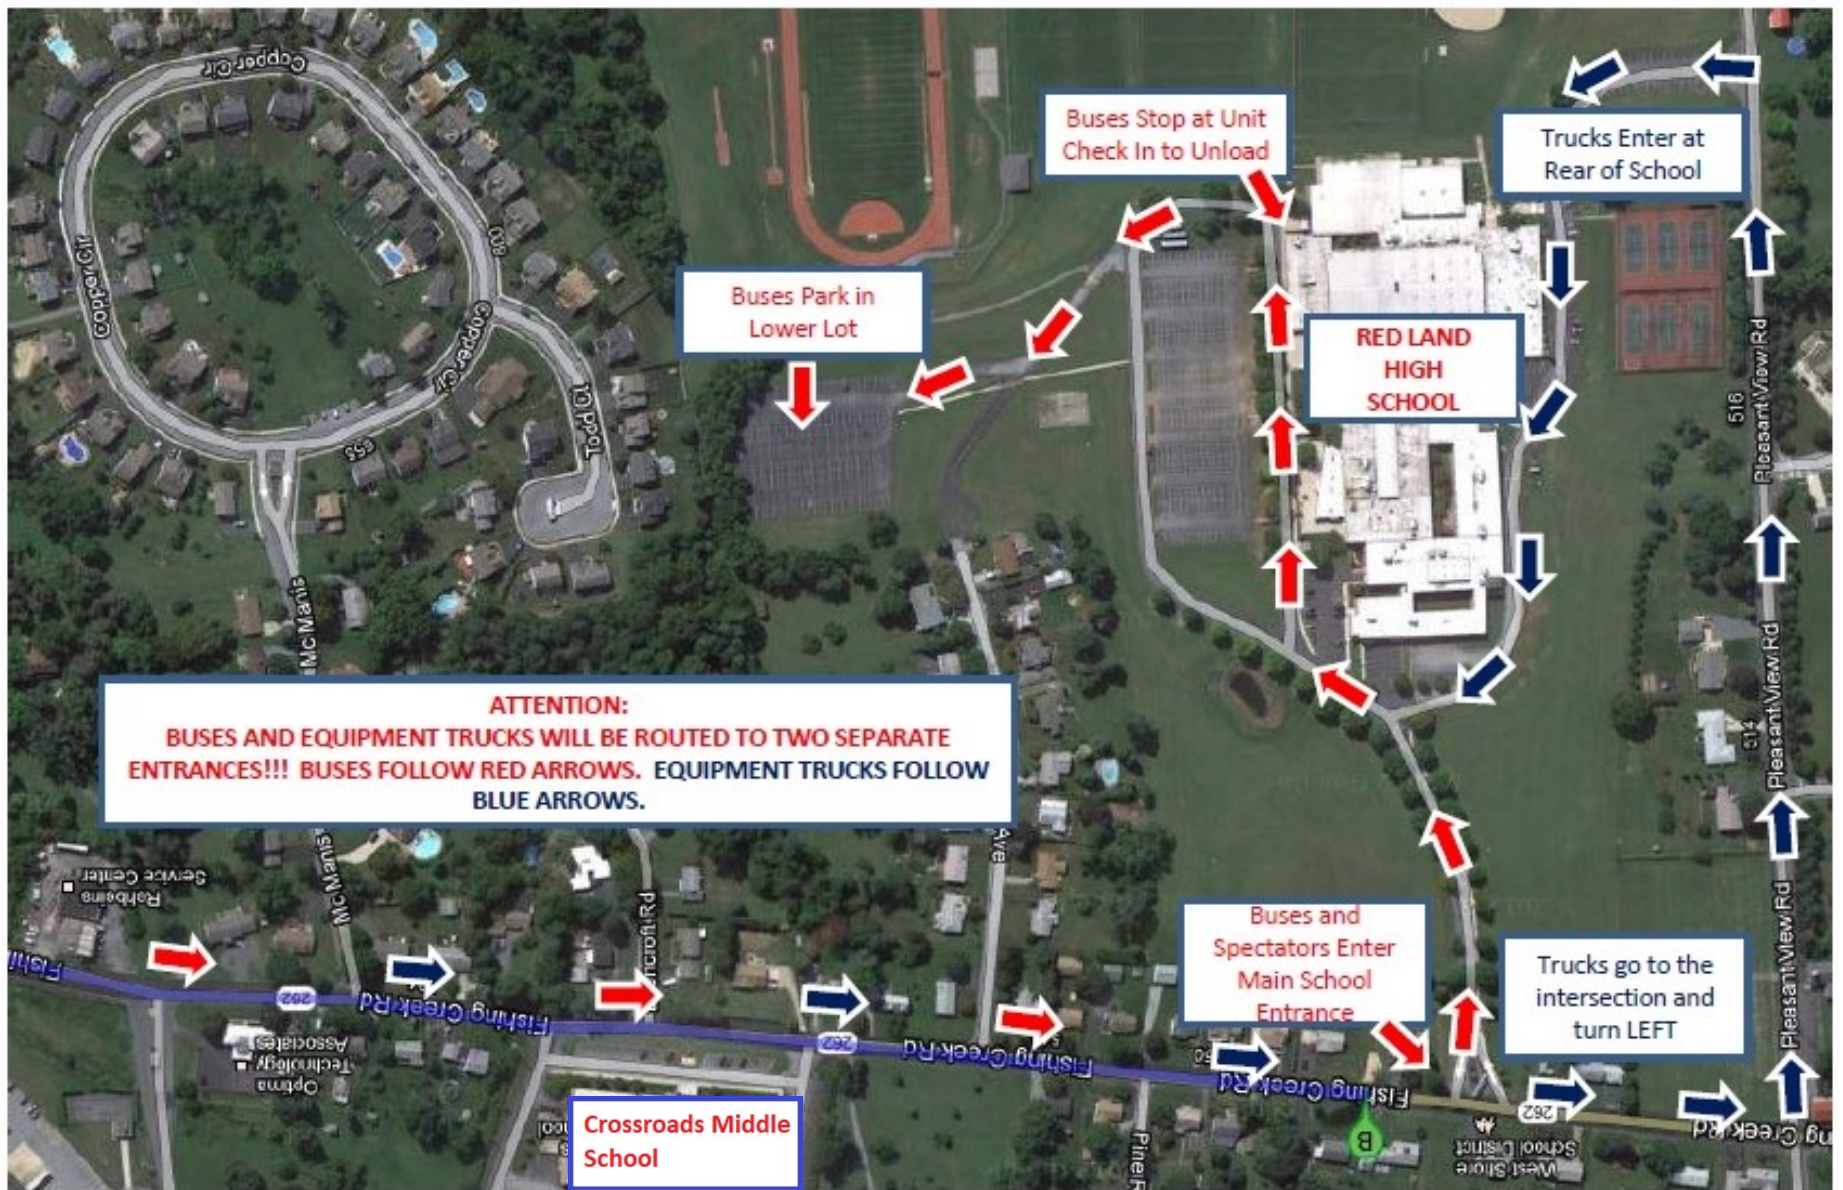

MAP FOR BUS DRIVERS AND EQUIPMENT TRUCKS

RED LAND HIGH SCHOOL

560 Fishing Creek Rd, Lewisberry PA 17339

Directions from Interstate 83

PLEASE SEE ADDITIONAL MAPS FOR FLOW OF TRAFFIC ENTERING SCHOOL AND DROP OFF POINTS

MAP FOR BUS DRIVERS AND EQUIPMENT TRUCKS